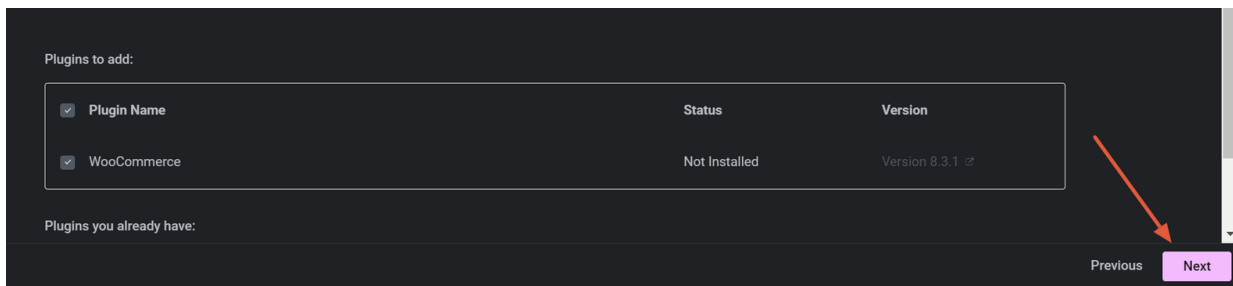

7 configuração das páginas