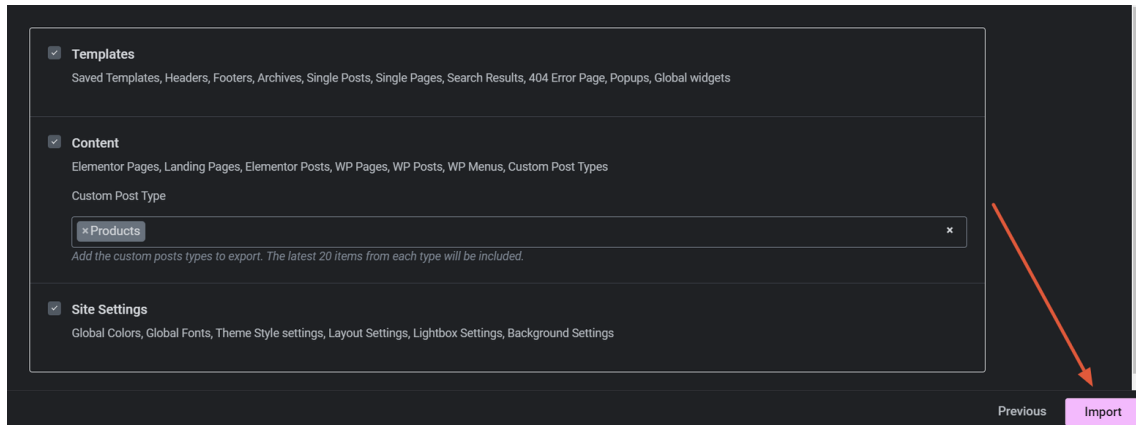

7 configuração das páginas