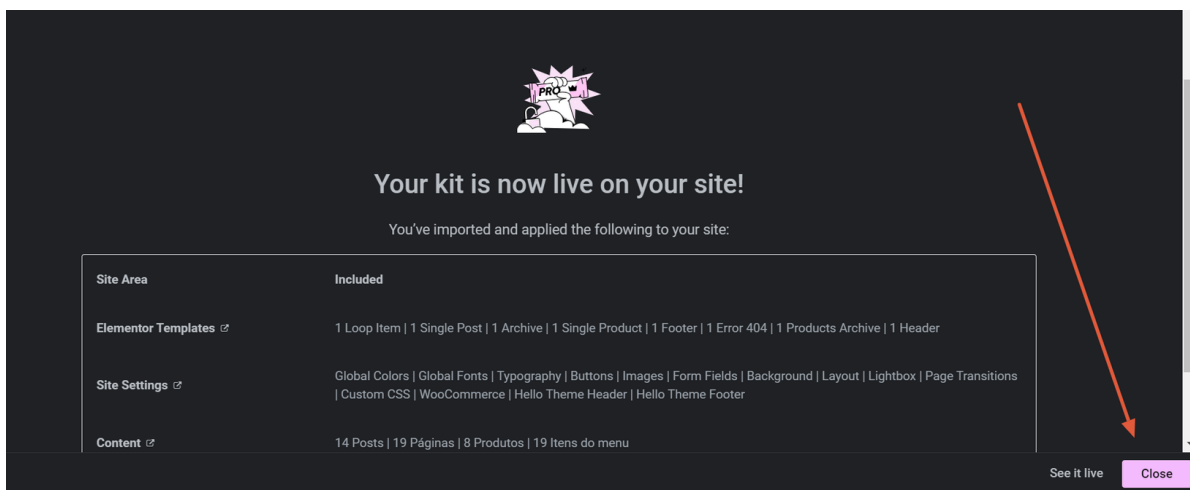

7 configuração das páginas